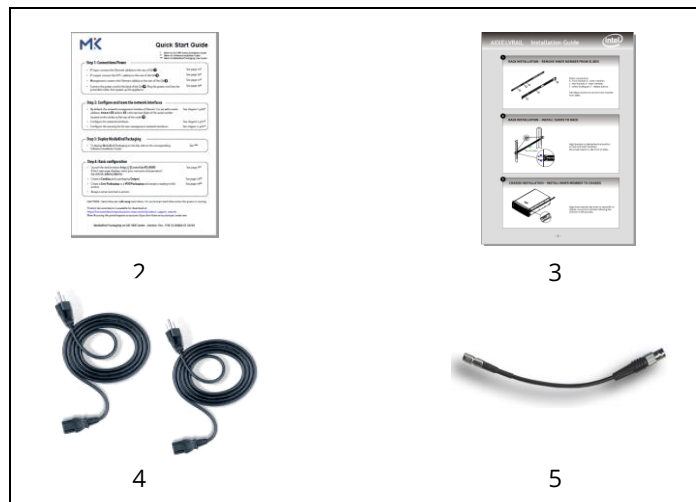

Product documentation is available for download at:

<https://mediakinddev.service-now.com/csp?id=faq>