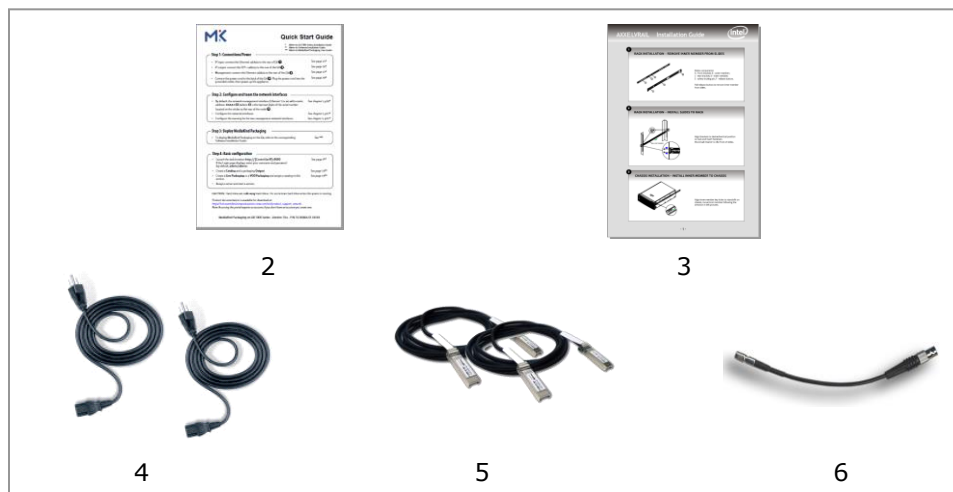

Product documentation is available for download at:

<https://mediakinddev.service-now.com/csp?id=faq>